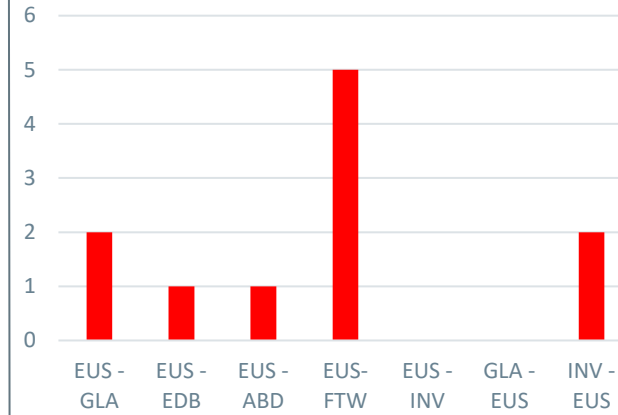

Service Period Performance (RT Failure)