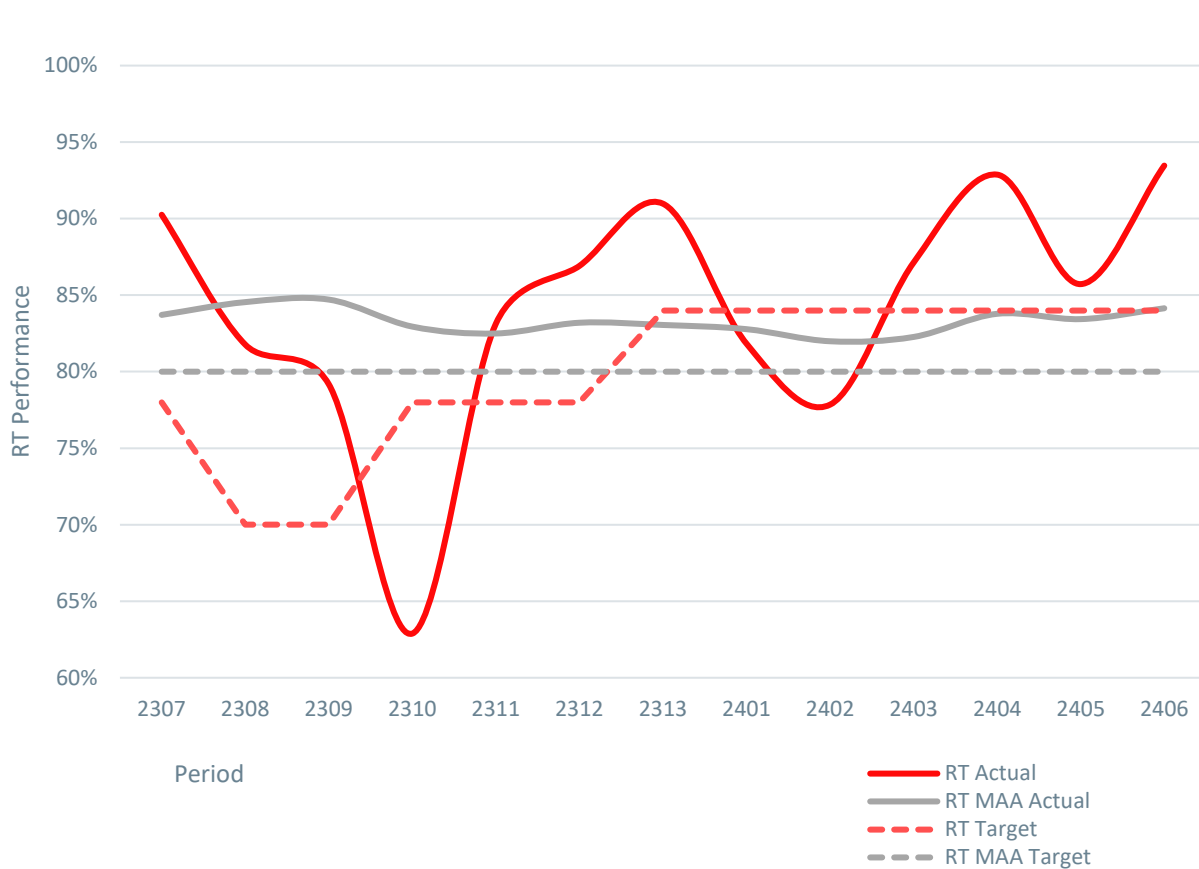

Key Highlights (Operations)

Operational Performance Period 6

Period Performance (Period RT & MAA)

Actual	Target	MAA	Target
93.45%	84%	84.14%	80%

RT and MAA Year to Date